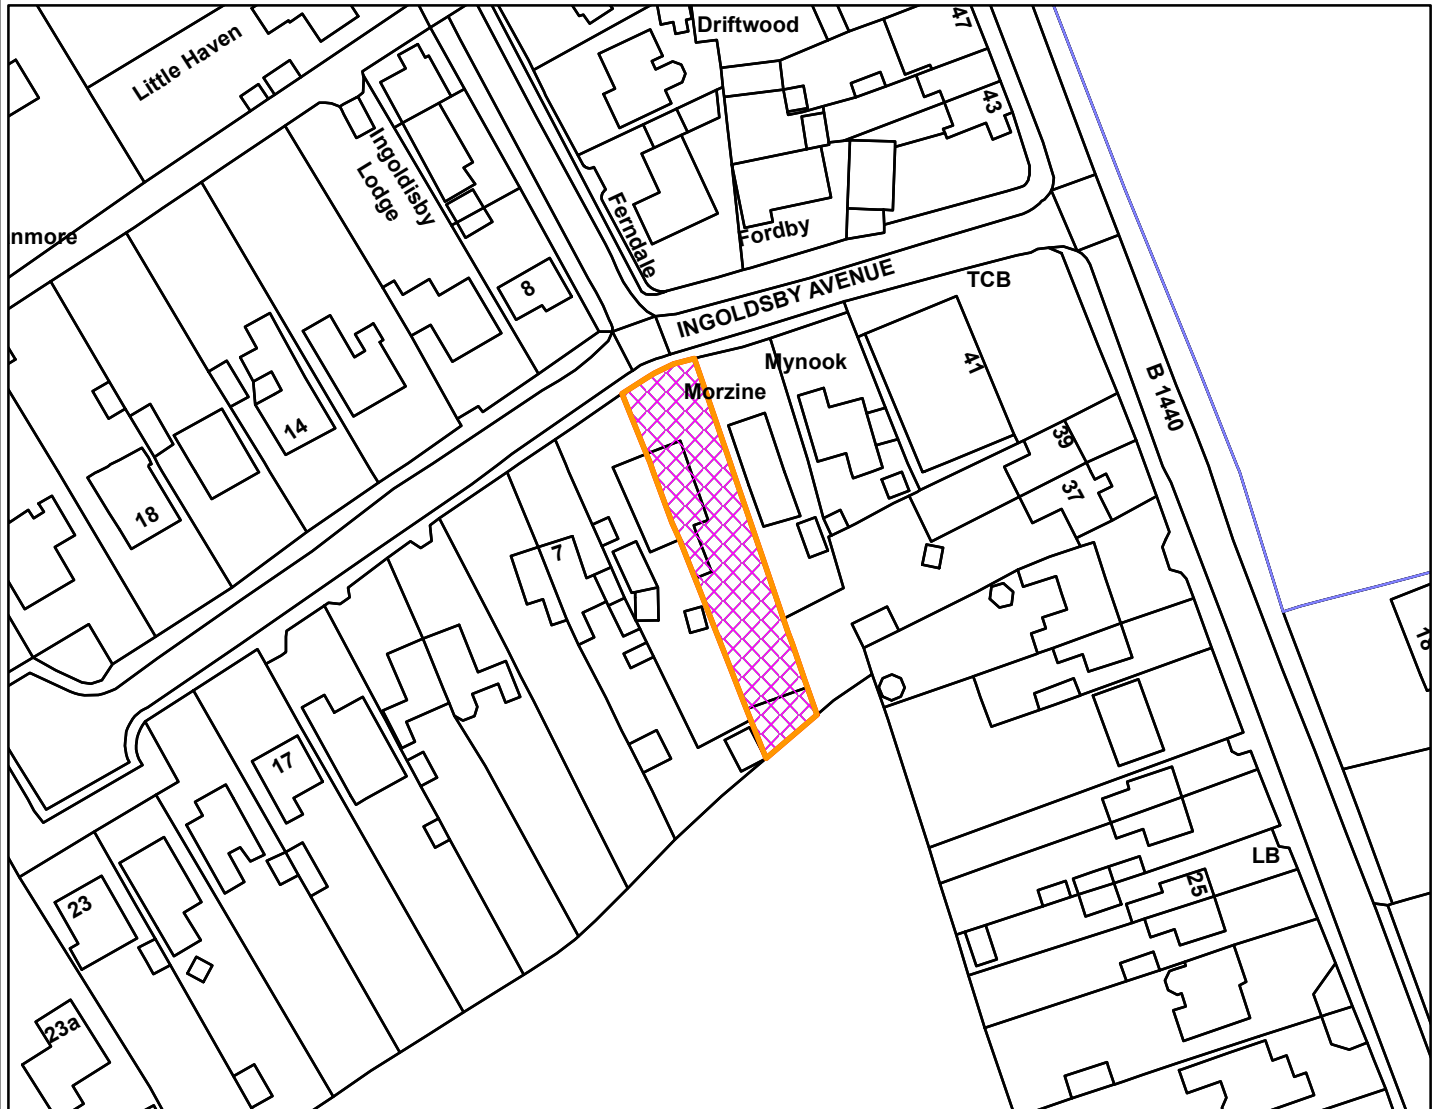

24/01589/F

Borough Council of
**King's Lynn &
West Norfolk**

3 Ingoldsby Avenue Ingoldsthorpe King's Lynn Norfolk PE31 6NH

Legend

Scale: 1:1,250

Reproduced from the Ordnance Survey map with permission of the Controller of His Majesty's Stationery Office © Crown Copyright 2023.

Unauthorised reproduction infringes Crown Copyright and may lead to prosecution or civil proceedings.

Organisation	BCKLWN
Department	Department
Comments	
Date	24/10/2024
MSA Number	0100024314